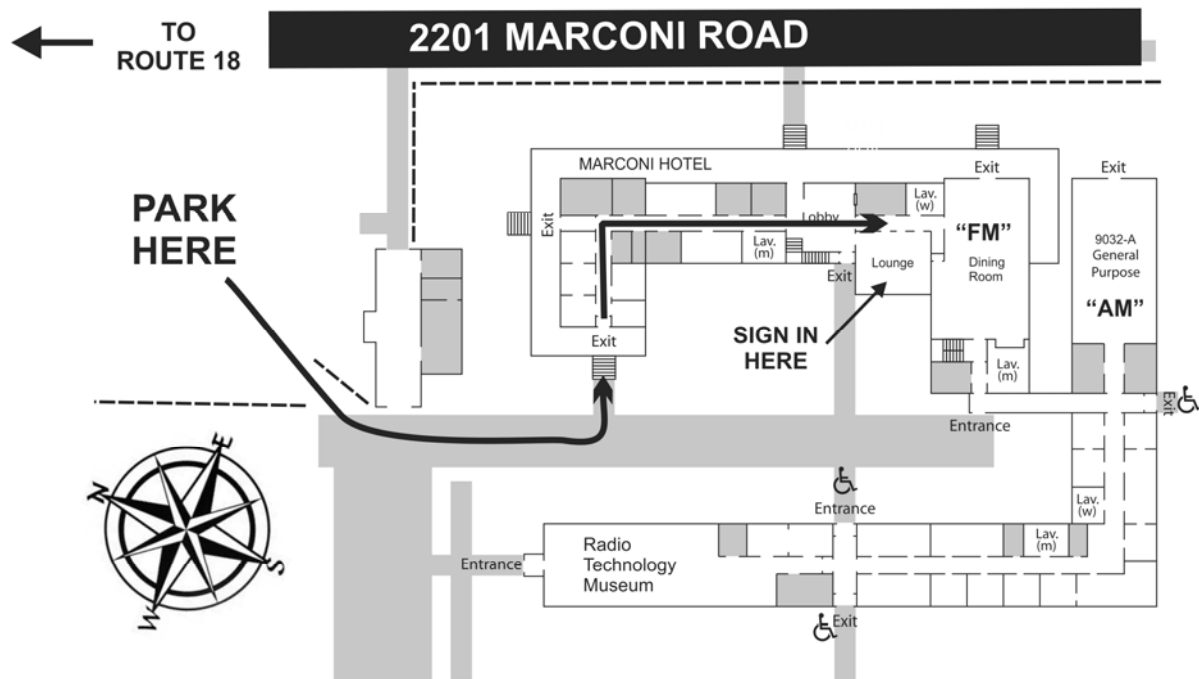

The Radio Technology Museum Presents:

Some Basic Radio Technology

Part of the IEEE Engineering Mini-Academy

6:30 - 8:30 PM, 8 FEB 2017

At InfoAge, 2201 Marconi Rd., Wall Township, NJ

Exercise A: Breadboarding a Simple FM Transmitter

Directions:

- From Rt. 18 North: Exit 7 - "Marconi Rd."
- From Rt. 18 South: Exit 7A - "Brighton Ave." Then **RIGHT** at **STOP SIGN** onto Marconi Rd.

Questions; rminfo@ar88.net
<http://rtm.ar88.net/resources/miniA/>